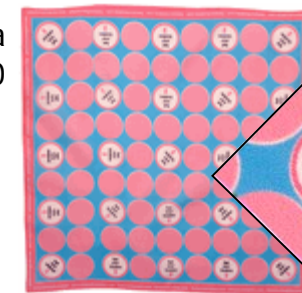

Logo Detail

Fitted Ribbed Tanks  
Color: Pink, Grass Green, Aqua  
\$25.00

Key Ring  
\$5.00

Car Magnet  
\$6.00

Bandana  
\$6.00

Logo Detail